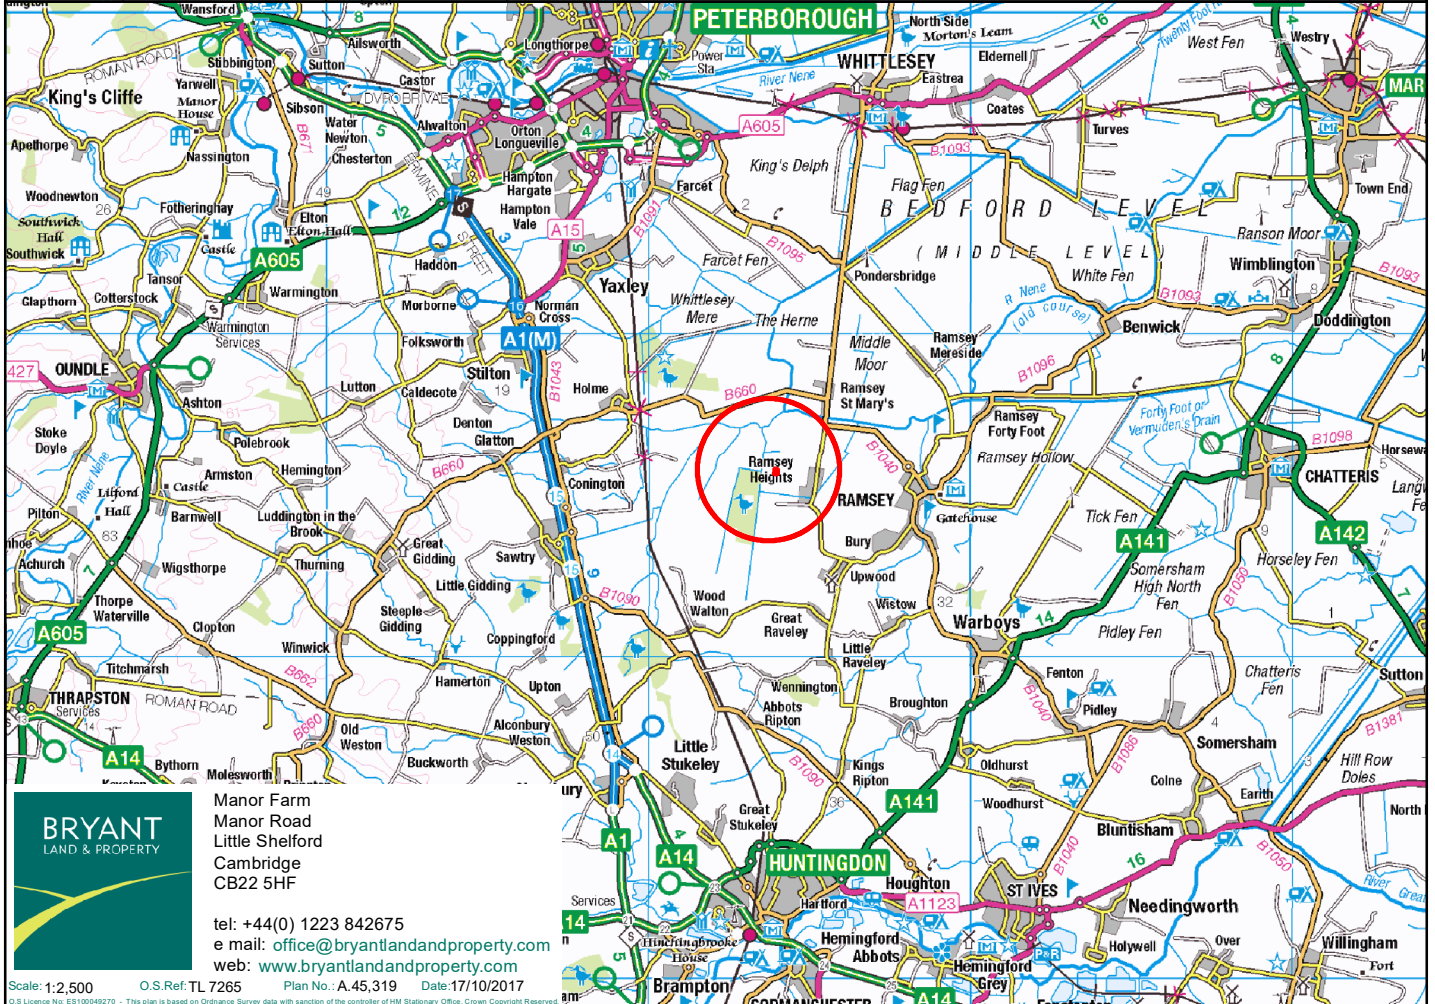

Land at Middle Drove, Ramsey Heights

Manor Farm
 Manor Road
 Little Shelford
 Cambridge
 CB22 5HF

tel: +44(0) 1223 842675
 e mail: office@bryantlandandproperty.com
 web: www.bryantlandandproperty.com
 Plan No.: A.45.319 Date: 17/10/2017