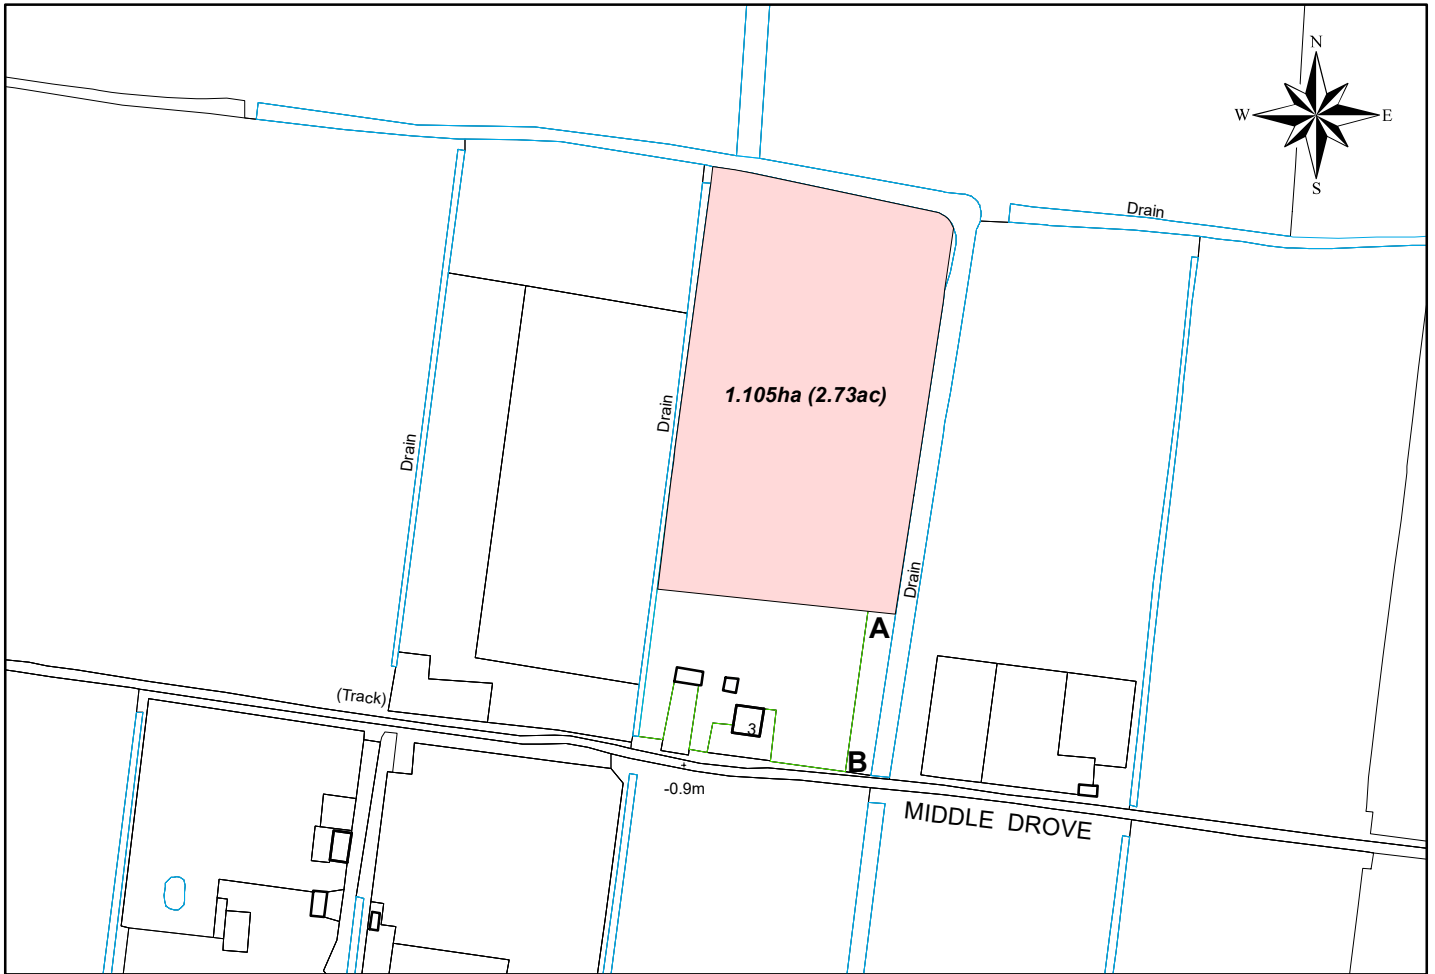

Land at Middle Drove, Ramsey Heights

Manor Farm
 Manor Road
 Little Shelford
 Cambridge
 CB22 5HF

tel: +44(0) 1223 842675
 e mail: office@bryantlandandproperty.com
 web: www.bryantlandandproperty.com
 Plan No.: A.45.319 Date: 17/10/2017